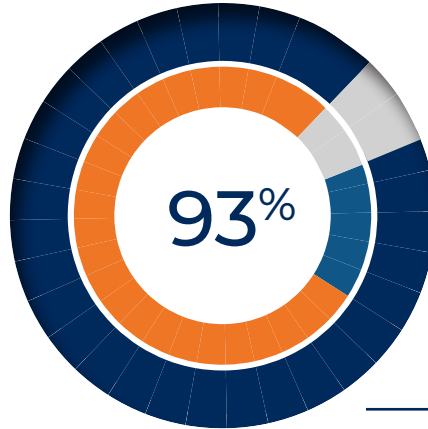

MIDLAND UNIVERSITY

CLASS OF 2018 UNDERGRADUATE OUTCOMES

OVERALL SUCCESS RATE

6 Months Post-Graduation

81% EMPLOYED/MILITARY

12% GRAD PROGRAM/CONTINUING EDUCATION

7% STILL SEARCHING

EMPLOYMENT SECTORS

BUSINESS

31%

HEALTHCARE

27%

EDUCATION

17%

HUMAN SERVICES

12%